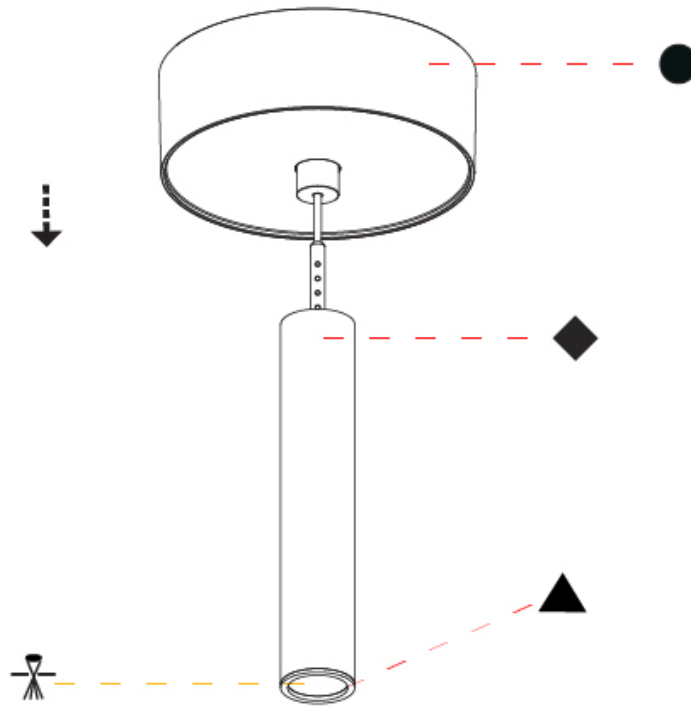

Shape: Cylinder
 Diameter (mm): 28
 Diameter (in): 1 1/8
 Height (mm): 450
 Height (in): 17 11/16
 Max. Overall Height (mm): 2450
 Max. Overall Height (in): 96 7/16
 Light Distribution: Downlight
 Weight (kg): 0.504
 Weight (lbs): 1.11
 Fixture Finish: [SSR / BKV / CWI / CRY / HAB / UFT / ITA / RUA / FTG / MYG / LOD / PUS / FRO / FUP / KIA / POP / BLS / SPG / MEY / GOH / GUM / CHC / COM / ABZ / JAG / OBR / MOS / ROR](#)
 Fixture Material: Aluminum
 Cable Details: [2000mm or 4000mm Black Cable](#)

Shape: Cylinder
 Diameter (mm): 28
 Diameter (in): 1 1/8
 Height (mm): 150
 Height (in): 11 13/16
 Max. Overall Height (mm): 2150
 Max. Overall Height (in): 84 5/8
 Light Distribution: Downlight
 Weight (kg): 0.422
 Weight (lbs): 0.93
 Diffuser: Shine Ring - Opal / Yellow / Orange / Red / Blue / Green
 Fixture Finish: SSR / BKV / CWI / CRY / HAB / UFT / ITA / RUA / FTG / MYG / LOD / PUS / FRO / FUP / KIA / POP / BLS / SPG / MEY / GOH / GUM / CHC / COM / ABZ / JAG / OBR / MOS / ROR
 Fixture Material: Aluminum
 Cable Details: 2000mm or 4000mm Cable - Color 01 to 10

OPTICAL

Optic°: 24 / 32 / 58

RATINGS AND CERTIFICATIONS

Certified By: Certified for North American Standards
 IP rating: IP20

HANGOVER PLUG SHINE MONOPOINT SURFACE CANOPY SUSPENSION

A30847-

PROJECT
TYPE
SPECIFIER
QUANTITY
DATE

Shape: Cylinder
 Diameter (mm): 28
 Diameter (in): 1 1/8
 Height (mm): 450
 Height (in): 17 11/16
 Max. Overall Height (mm): 2450
 Max. Overall Height (in): 96 7/16
 Light Distribution: Downlight
 Weight (kg): 0.64
 Weight (lbs): 1.41
 Diffuser: Shine Ring - Opal / Yellow / Orange / Red / Blue / Green
 Fixture Finish: SSR / BKV / CWI / CRY / HAB / UFT / ITA / RUA / FTG / MYG / LOD / PUS / FRO / FUP / KIA / POP / BLS / SPG / MEY / GOH / GUM / CHC / COM / ABZ / JAG / OBR / MOS / ROR
 Fixture Material: Aluminum
 Cable Details: 2000mm or 4000mm Black Cable